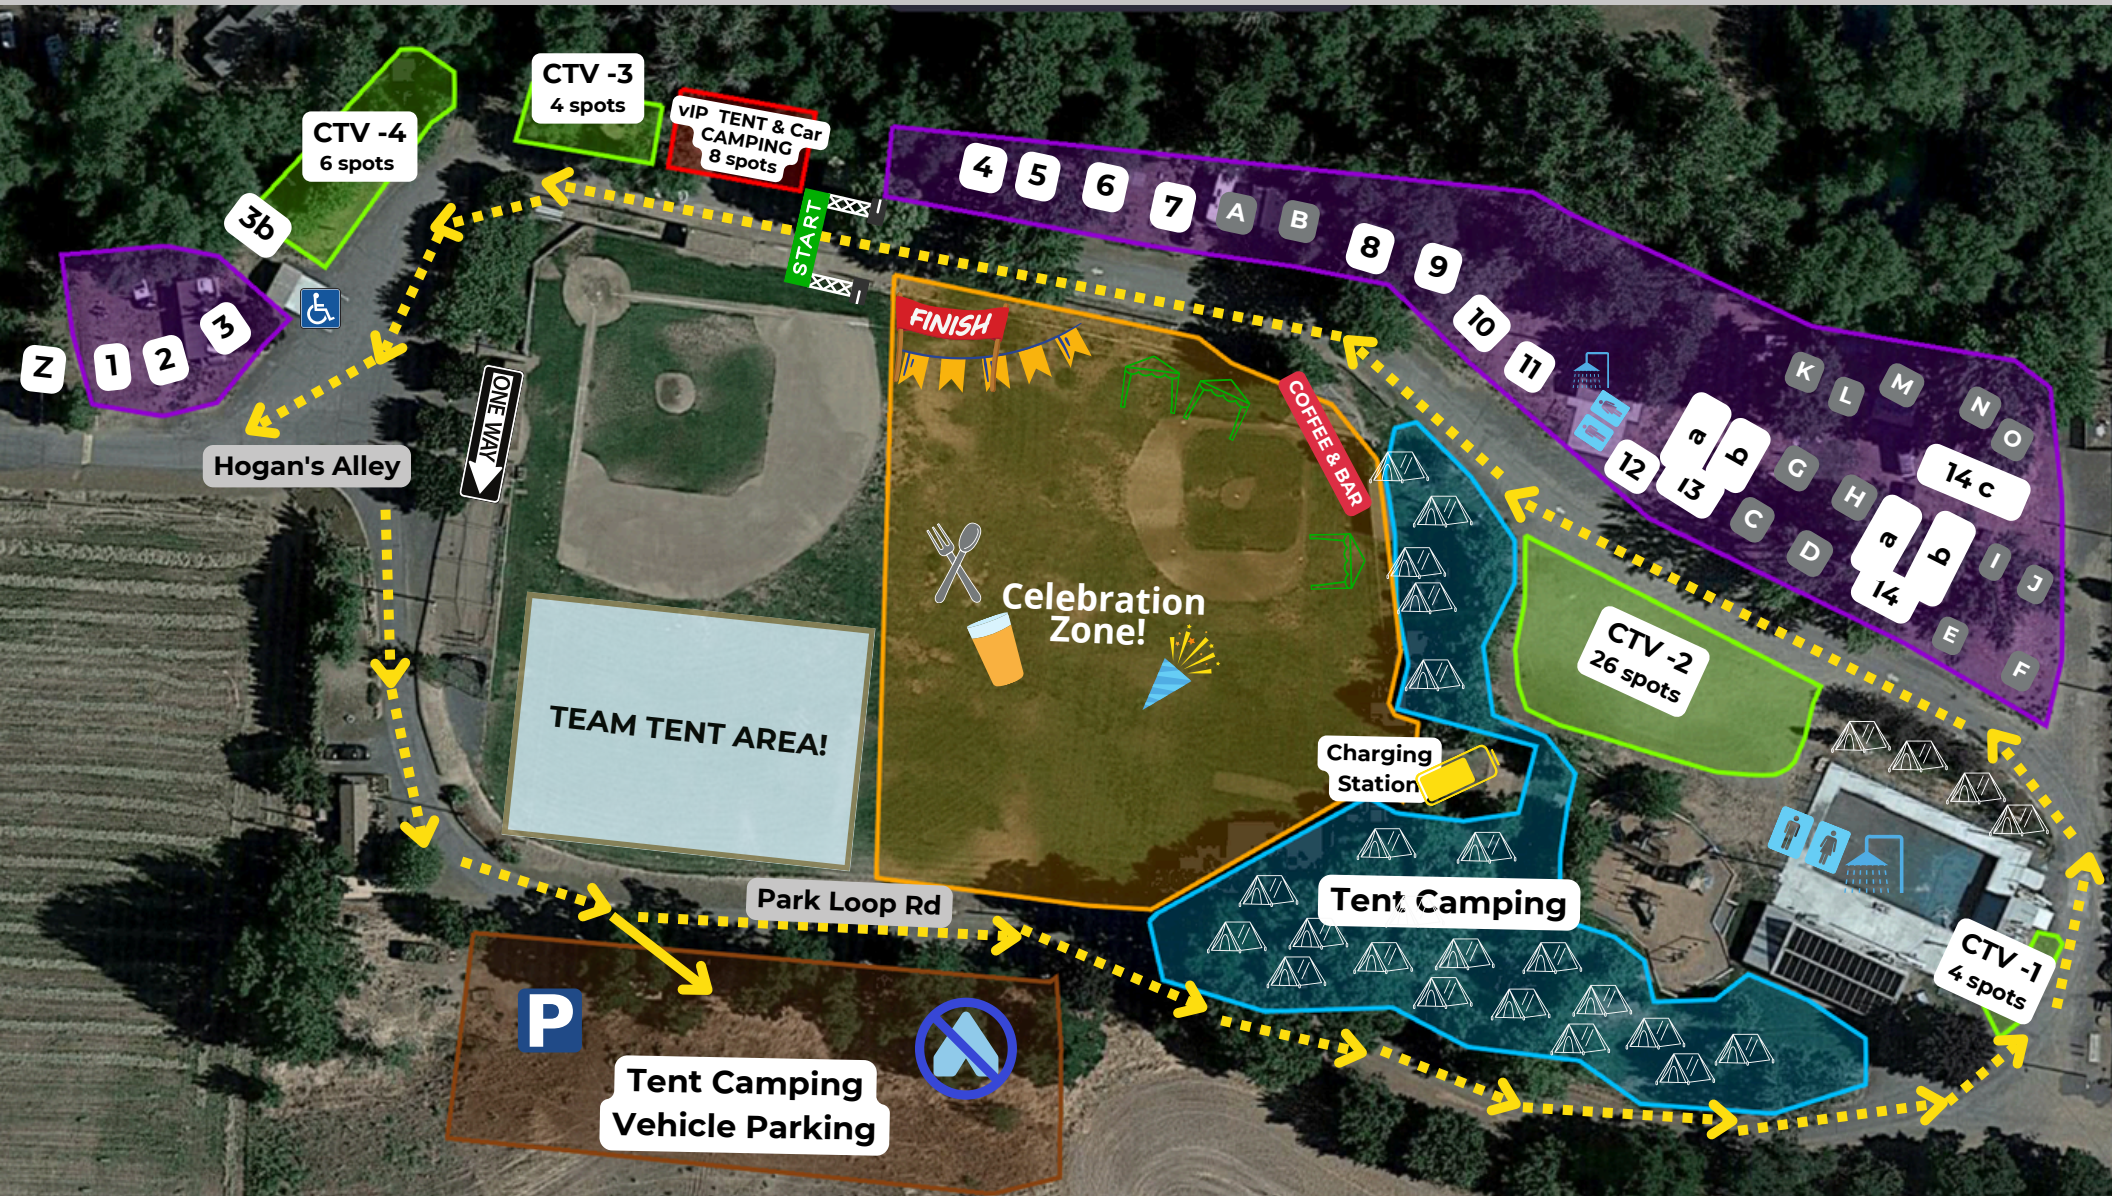

# 2026 Gorge Gravel Grinder Expo & Camping Map

RV Camping Area (spots pre-assigned)

RV spots w/hookups

Dry Camp Spots

Tent Camping Area

VIP Tent & Car Camping

Car/Truck/Van Camping Areas (CTV)- first come first serve

Tent Camping Vehicle Parking

# 2026 Gorge Gravel Grinder Expo & Camping Map

**Dry Camping Area (spots pre-assigned)**

All Site List	Last Name	Days
A	<b>SIGMAN- SERIES VIP</b>	SATURDAY
B	<b>Howe - SERIES VIP</b>	FRIDAY, SATURDAY
C	<b>FREAKIN HEPPLER- SERIES VIP</b>	SATURDAY
D	<b>Team Breakaway</b>	SATURDAY
E	<b>Faunt- SERIES VIP</b>	SATURDAY
F	<b>Lehr- SERIES VIP</b>	SATURDAY
G	<b>Salus</b>	FRIDAY, SATURDAY
H	<b>Chadwick</b>	FRIDAY, SATURDAY
I	<b>Butler</b>	FRIDAY, SATURDAY
J	<b>Salmon</b>	FRIDAY, SATURDAY
K	<b>Floyd</b>	FRIDAY, SATURDAY
L	<b>Andrews</b>	FRIDAY, SATURDAY
M	<b>Presutto</b>	FRIDAY, SATURDAY
N	<b>rasmussen</b>	FRIDAY, SATURDAY
O	<b>Heidt- SERIES VIP</b>	SATURDAY